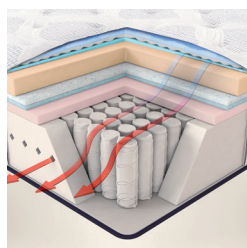

# Innovators Never Sleep

Introducing Simmons Beautyrest® with Advanced Temperature Management

Simmons advanced design helps manage sleep-disturbing heat build-up for a cool, comfortable – and brand defining – sleep experience.

Always with Simmons Beautyrest® Pocketed Coil® comfort.

ADVANCED DESIGN, INNOVATIVE MATERIALS

TENCEL®

the first layer of temperature control absorbs and wicks away moisture

AIRCOOL

gel-infused foam designed for optimal temperature management

EVERNU™

sustainable replaceable mattress top

POCKETED COIL® TECHNOLOGY

for unparalleled comfort and support

NANO-TEX®

stain-resistance treatment embedded right into the fabric

Beautyrest, because it's better.